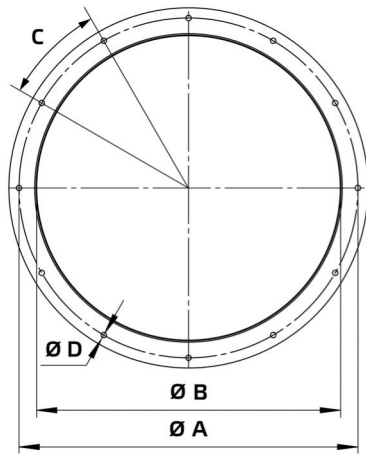

Datasheet

Product type: **Round inlet spigot**
Product ID: 154248
Product name: RAS 400

A	mm	450
B	mm	400
C		8 x 45°
D	mm	12
E	mm	105 ... 175
Weight	kg	3.7

- Flexible connection
- Temperature stability up to 75 °C
- Sheet steel, galvanized
- Plastic band (PES)